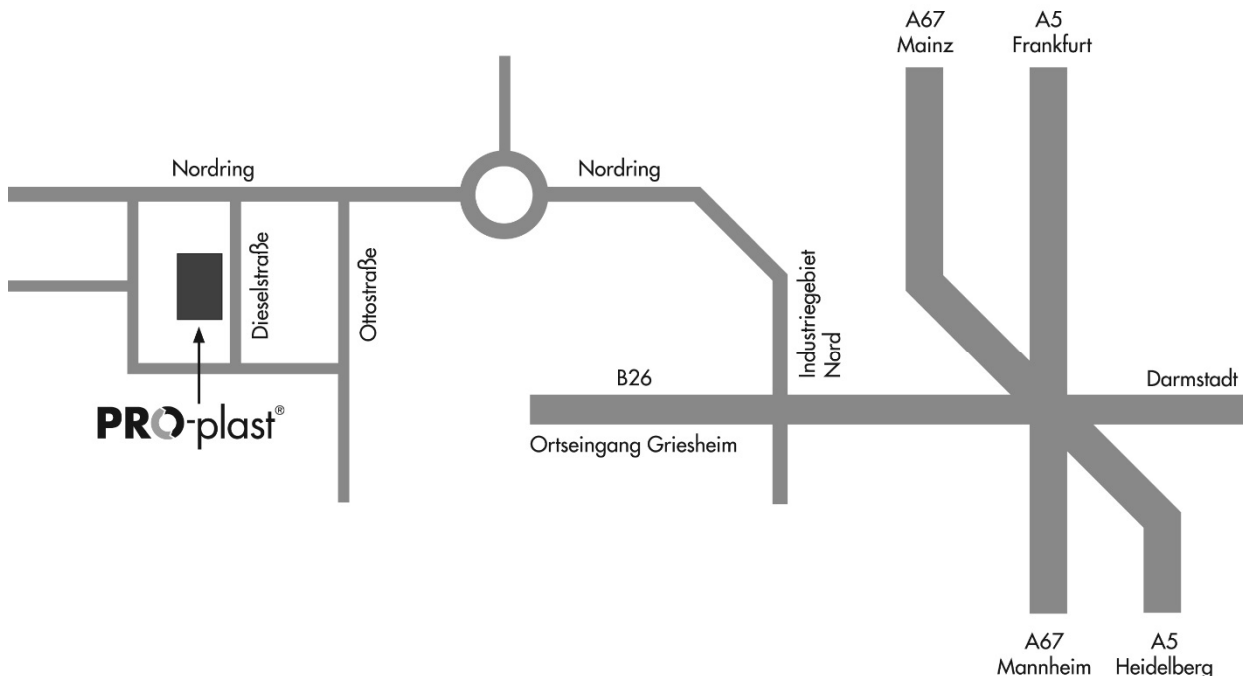

Here we have solutions in stock: Our place – your way to find us.

Welcome to PRO-plast. Our headquarter in Germany/Griesheim near Darmstadt - south of Frankfurt/Main. Our personal advice and support brought to you by our team is always available for you – just give us a call. Please feel free to contact us whenever you need us by phone or via internet – and if wanted, personally as well. We are looking forward to your business.

A5 or A67 from north or south Frankfurt, Mannheim, Heidelberg)

Take the exit "Darmstadt-Mitte" and proceed in direction of "Griesheim".

After the second highway bridge, turn to the right at the traffic lights.

Follow the signs „Gewerbegebiet Griesheim Nord“. After appr. 3 km you reach an industrial area.

The second street at the left is "Dieselstrasse".

A67 from north-west (Cologne, Wiesbaden, Mainz)

Take the exit "Büttelborn" and proceed in direction of "Weiterstadt".

Attention! Turn immediately right at the filling station, direction of "Griesheim".

After approx. 6 km follow the signs "Gewerbegebiet Griesheim-Nord" and turn left.

The seventh street at the right is "Dieselstrasse".